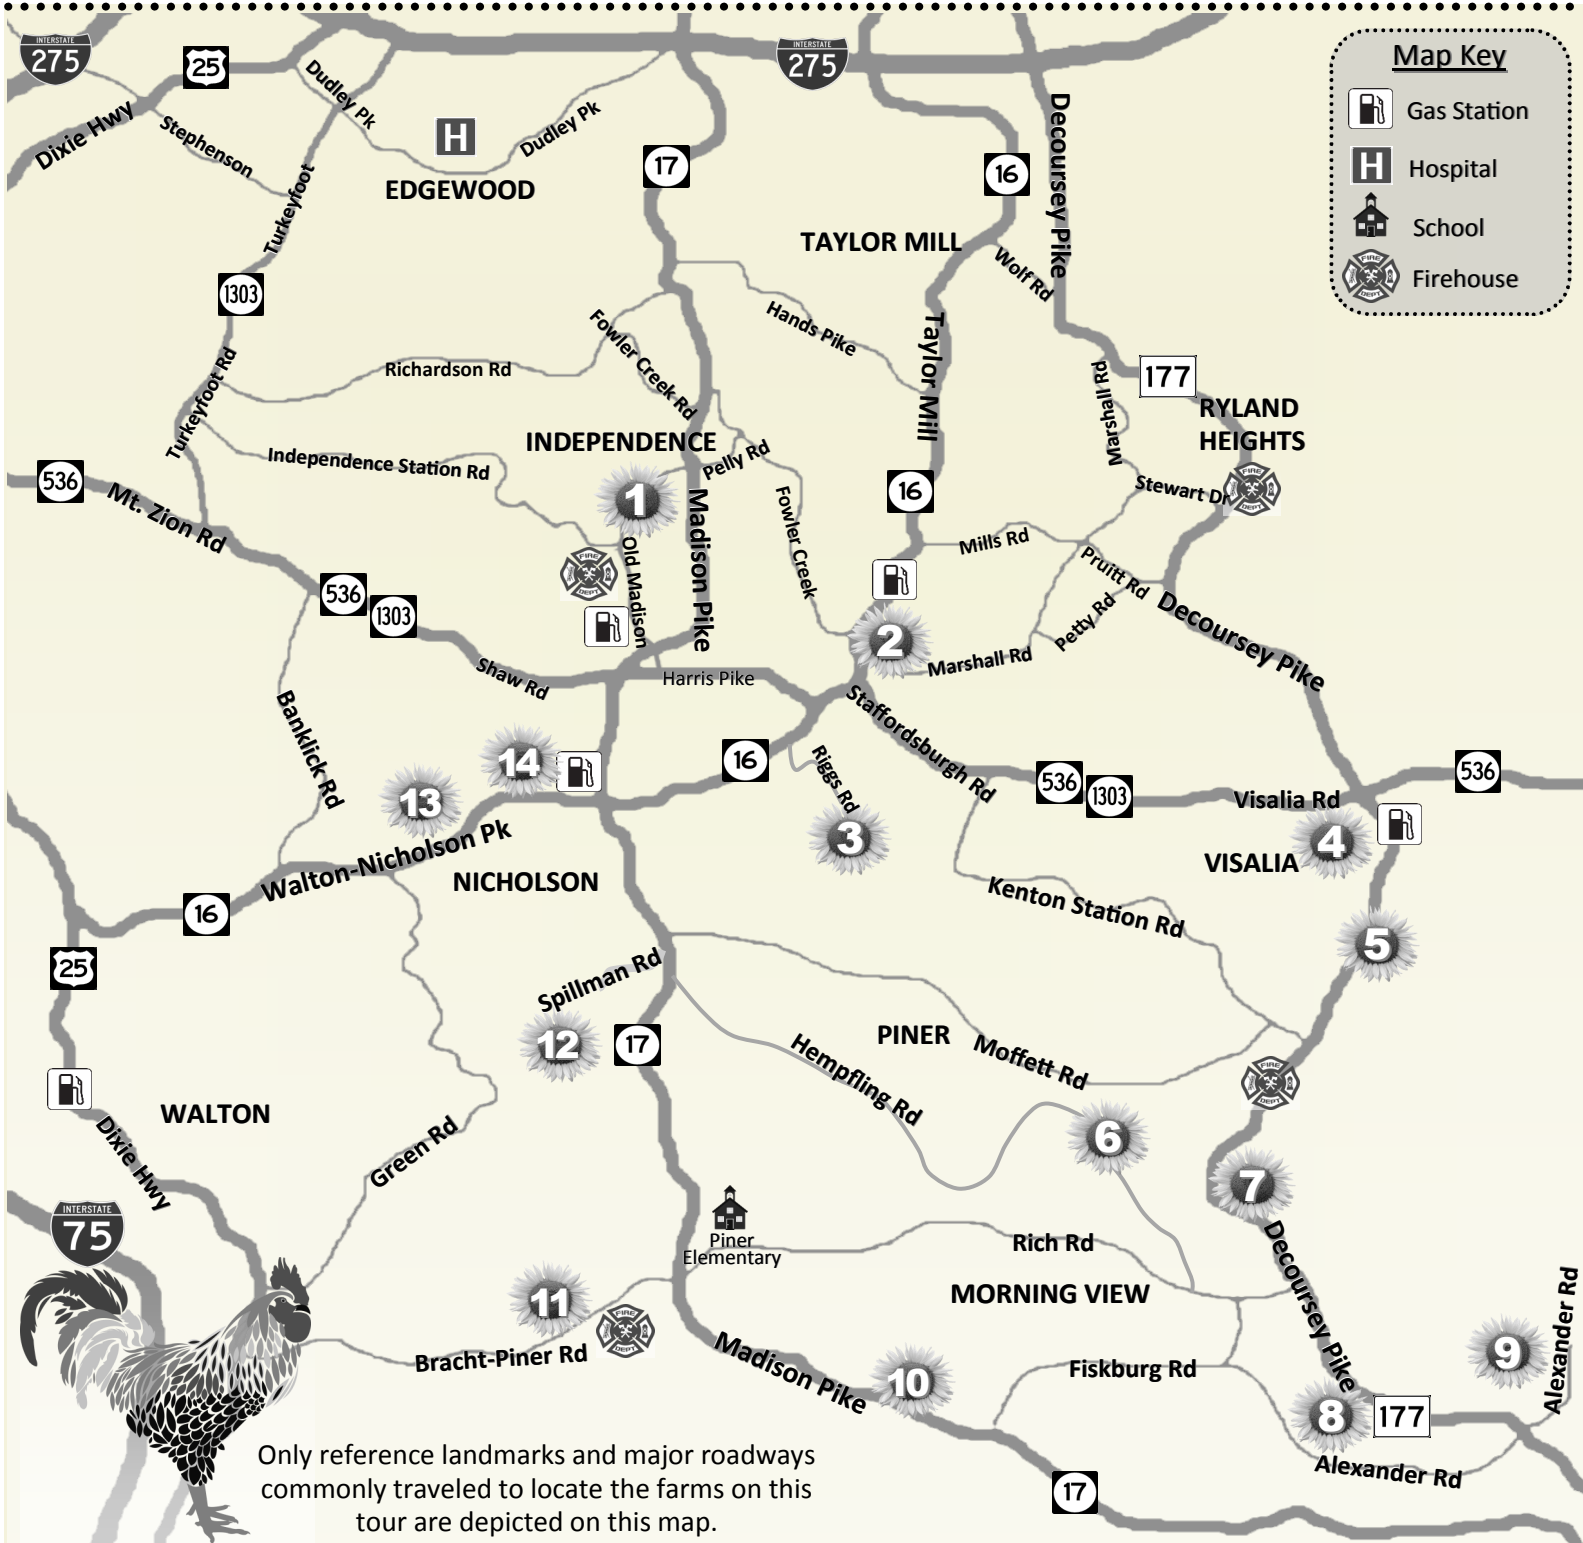

2016

KENTON COUNTY

Farm Harvest Tour

Only reference landmarks and major roadways commonly traveled to locate the farms on this tour are depicted on this map.

- 1. Independence Farmers Market • 5272 Madison Pike Independence, KY 41051
- 2. Kenton County Extension • 10990 Marshall Rd Covington, KY 41015
- 3. Milestones Inc. (NKY Horse Network) • 12372 Riggs Rd Independence, KY 41051
- 4. School House Bees • 4041 Visalia Rd, Visalia, KY 41015
- 5. Redman Farm & Winery • 12449 Decoursey Pike Morning View, KY 41063
- 6. Triple D Stone Valley Farm • 3220 Hempfling Rd Morning View, 41063
- 7. Poverty Hollow Farm • 14691 Decoursey Pike Morning View, KY 41063
- 8. Morning View Heritage Area • 15168 Decoursey Pike, Morning View, KY 41063
- 9. Hickory Ridge Farm • 4208 Alexander Rd Demossville, KY 41033
- 10. Honey Locust Farm • 15100 Madison Pike Morning View, KY 41063
- 11. Free Radical Ranch • 1103 Bracht Piner Rd. Morning View, KY 41063
- 12. Atwood Hill Winery • 1616 Spillman Rd Morning View, KY 41063
- 13. Ed-Mar Dairy • 1034 Walton-Nicholson Rd Walton, KY 41094
- 14. Kenton County Public Library • 1992 Walton Nicholson Pike Independence, KY 41051

FOR MORE INFORMATION GO TO WWW.KENTONCOUNTYFARMTOUR.WIX.COM/2016